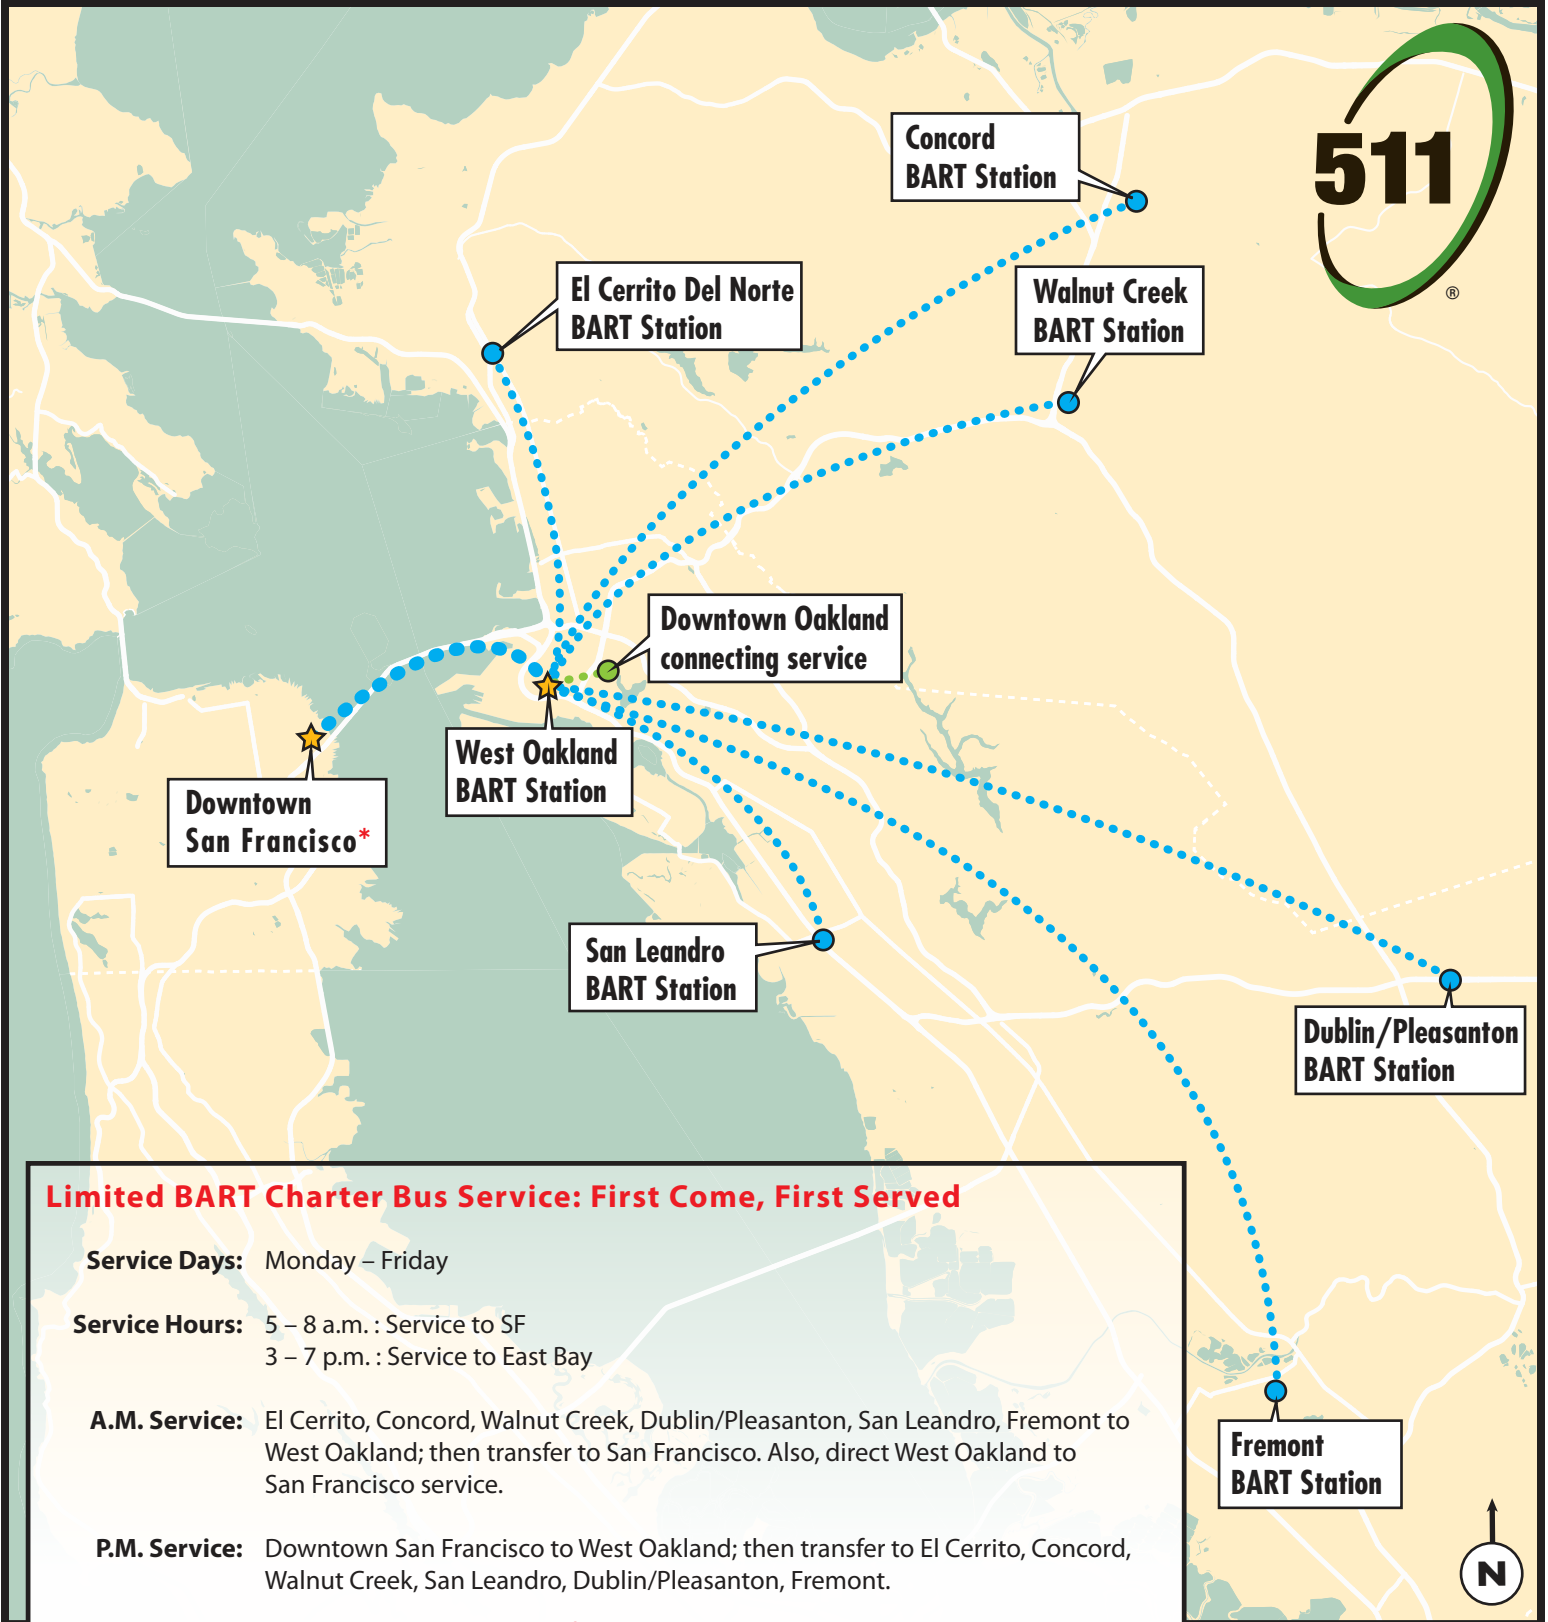

Limited BART Charter Bus Service

Limited BART Charter Bus Service: First Come, First Served

Service Days: Monday – Friday

Service Hours: 5 – 8 a.m. : Service to SF
3 – 7 p.m. : Service to East Bay

A.M. Service: El Cerrito, Concord, Walnut Creek, Dublin/Pleasanton, San Leandro, Fremont to West Oakland; then transfer to San Francisco. Also, direct West Oakland to San Francisco service.

P.M. Service: Downtown San Francisco to West Oakland; then transfer to El Cerrito, Concord, Walnut Creek, San Leandro, Dublin/Pleasanton, Fremont.

* **BART will be issuing round-trip tickets for A.M. passengers.**
P.M. passengers must have an A.M. ticket to return to the East Bay.

● AC Transit routes 26, 31, 62 provide connecting service between West Oakland and Downtown Oakland.

Check 511.org for specific stop locations and the latest updates.