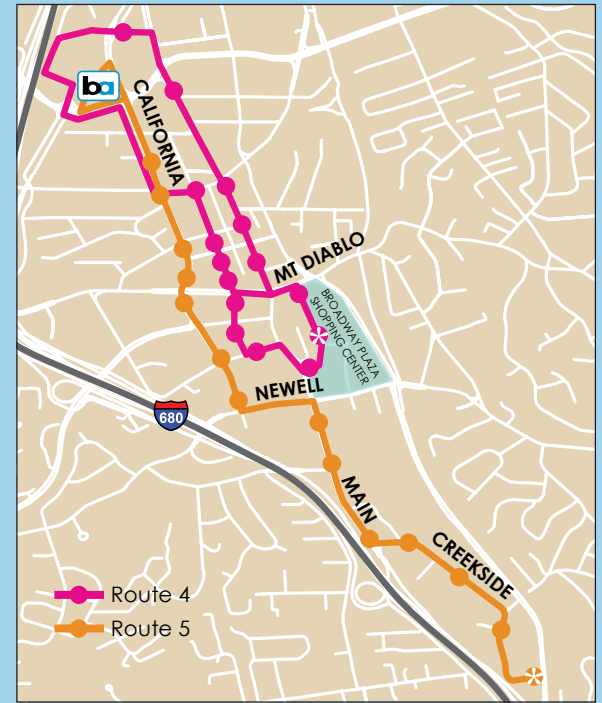

Free Ride Trolley

The City of Walnut Creek supports a number of free transportation options for residents and visitors including the **Route 4** Downtown Trolley, and the **Route 5** Shuttle. The Free Downtown Trolley operates 7 days a week from the Walnut Creek BART Station to various downtown destinations. The Route 5 Shuttle operates from the Walnut Creek BART Station to Creekside Drive Monday through Friday.

Route 5 Shuttle

Route 5

Weekdays

Leave BART Walnut Creek	Arrive Creekside	Leave Creekside	Arrive BART Walnut Creek
6:28	6:43	6:43	6:58
6:48	7:03	7:03	7:18
7:08	7:23	7:23	7:38
7:28	7:43	7:43	7:58
7:48	8:03	8:03	8:18
8:08	8:23	8:23	8:38
8:28	8:43	8:43	8:58
9:08	9:23	9:23	9:38
9:53	10:08	10:08	10:23
10:38	10:53	10:53	11:08
11:23	11:38	11:38	11:53
12:08	12:23	12:23	12:38

Note: PM times in **BOLD**.

Leave BART Walnut Creek	Arrive Creekside	Leave Creekside	Arrive BART Walnut Creek
12:53	1:08	1:08	1:23
1:38	1:53	1:53	2:08
2:23	2:38	2:38	2:53
3:08	3:23	3:23	3:38
3:28	3:43	3:43	3:58
3:48	4:03	4:03	4:18
4:08	4:23	4:23	4:38
4:28	4:43	4:43	4:58
4:48	5:03	5:03	5:18
5:08	5:23	5:23	5:38
5:28	5:43	5:43	5:58
5:48	6:03	6:03	6:18
6:08	6:23	6:23	6:38
6:28	6:43	6:43	6:58