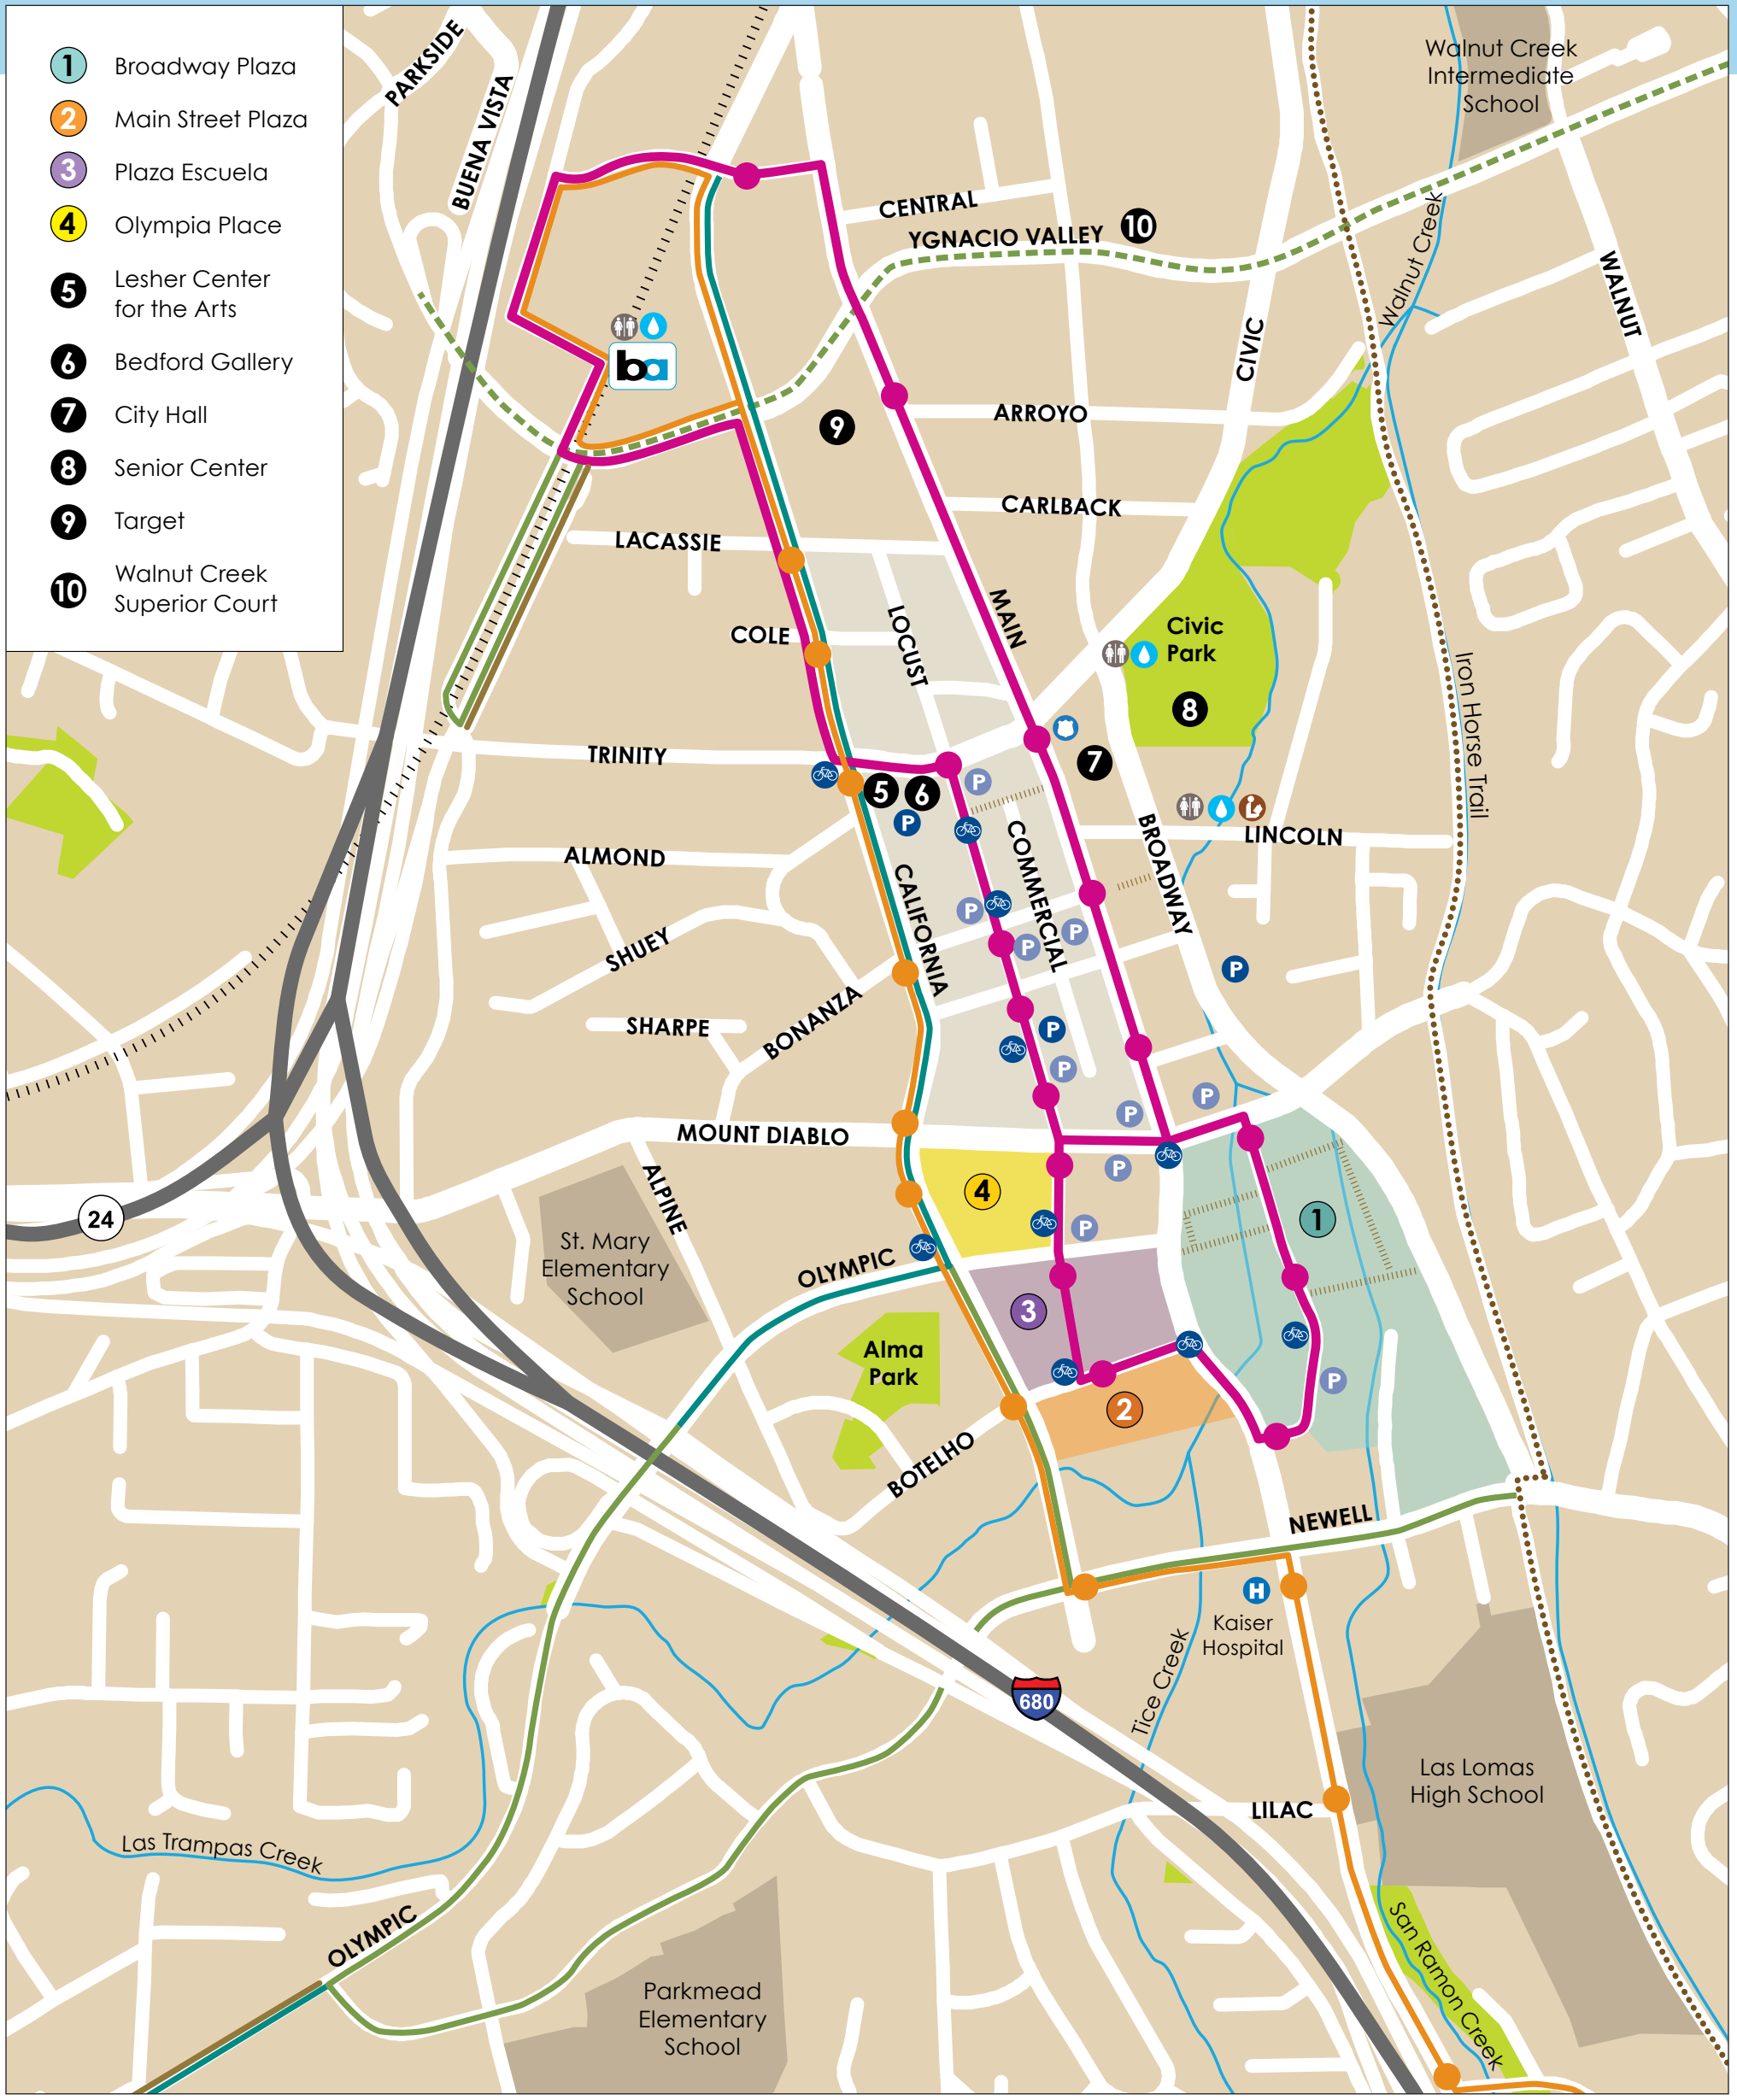

EXPLORE DOWNTOWN WALNUT CREEK!